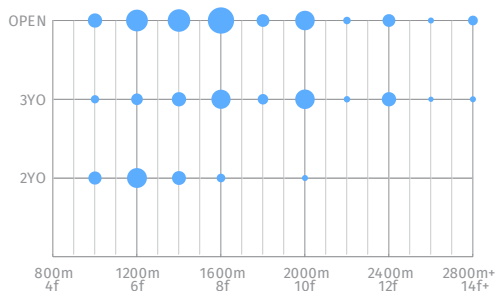

Queen Of Wizardry

RATING
Outstanding

COLOUR
Bay

SEX
Filly

THIS IS A 20/20 MATCH

20/20

BARRIER
4

TRAINER
Annabel Neasham

PRIZEMONEY
$476,000

JOCKEY
John Allen

Aptitude Profile

Impact Profile

	Not A Single Doubt	Redoute's Choice	Danehill	Rory's Jester	Scampering
Encosta De Lago	1.5	2	0.9	0	0.7
Fairy King	2.1	1.8	0.8	0.5	0.9
Alzao	4.7	2.2	0.1	1.8	2.3
Rain Again	X	X	X	X	X

Stallion Match Graded Stakes Winners with simiar patterns

HORSE NAME	G1	G2	G3	E	CSI
Flying Spur M	3	1	1	0	32
Aussie Rules M	2	0	1	3	24
Peeping F	1	1	0	15	22
Mighty Boss M	1	0	0	46	22
Alabama Express M	1	0	0	15	22
Musir M	1	0	0	15	22
Classique Legend M	0	2	0	46	22
Not A Single Cent M	0	1	0	46	22
Into The Mist F	0	1	0	15	22
Thewizardofoz M	0	0	1	15	22
Beneteau M	0	0	1	15	22
Peeping Fawn F	4	0	0	0	21
Horatio Nelson M	1	1	1	0	21
Irresistible Jewel F	0	1	1	0	21
Saxon M	0	1	1	0	21
Five Dynasties M	0	1	0	0	21
Happy Morning M	0	1	0	0	21
Castlethorpe M	0	0	1	31	21
Alexander Of Hales M	0	0	1	0	21
Aquarelliste F	3	1	1	3	18
Artiste Royal M	2	1	1	3	18
King's Rose F	1	4	1	3	18

		Danehill	Danzig	Northern Danc...
			Pas De Nom	
			His Majesty	
			Spring Adieu	
			Bletchingly	
			Jesmond Lass	
			Nijinsky	
			Show Lady	
			Baguette	
			Anjudy	
			Roan Rocket	
			Cantadora	
			Northern Danc...	
			Lachine	
			Misty Day	
			Scamper Away	
			Nearctic	
			Natalma	
			Bold Reason	
			Special	
			Star Appeal	
			New Way	
			Mr. Prospecto...	
			Grand Luxe	
			Northern Danc...	
			Goofed	
			Rolfe	
			Needwood For...	
			Mill Reef	
			Crown Treasur...	
			Relko	
			Collateral