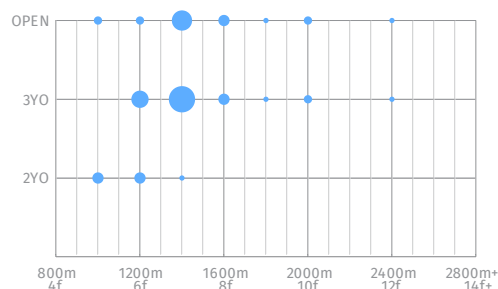

Swift Witness

RATING
Good

COLOUR
Chestnut

SEX
Filly

THIS IS A 20/20 MATCH

20/20

BARRIER
12

TRAINER
G Waterhouse & A Bott

PRIZEMONEY
$166,650

JOCKEY
Tim Clark

Aptitude Profile

Impact Profile

	Star Witness	Starcraft	Soviet Star	Lion Hunter	Etoile D'or
Commands	X	X	X	X	X
Danehill	2.1	1.7	1.1	0.5	2
Spinning World	X	X	X	X	X
Tree Of Knowledge	X	X	X	X	X

Stallion Match Graded Stakes Winners with simiar patterns

HORSE NAME	G1	G2	G3	E	CSI
Democratic Deficit M	0	1	2	0	22
Stardane M	0	0	1	0	22
Do You Think M	0	0	1	0	22
Blizzard M	0	0	1	7	21
Star Witness M	2	0	0	7	15
Mella Maria F	0	1	0	31	15
Fuhryk F	0	0	2	31	15
Explosive Witness M	0	0	1	38	15
Conte M	0	0	1	7	15
Property M	0	0	1	0	15
Havana M	0	0	1	0	15
Sacred Falls M	4	1	1	7	12
Miss Selby F	0	0	1	7	12
Verry Elleegant F	7	2	1	7	10
Global Glamour F	2	2	0	34	10
Dijon Bleu F	0	1	2	15	10
Boris De Deauville M	0	1	2	3	10
Hallowell Belle F	0	1	0	3	10
Threewood F	0	0	1	31	10

			Nureyev	Northern Danc...
	Soviet Star			Special
			Veruschka	Venture
Starcraft				Marie D'anjou
			Pompeii Court	Tell
		Flying Floozi...		Port Damascus
			Lucky Heiress	Battle-Waggon
Star Witness				Entrancing Be...
			Danehill	Danzig
	Lion Hunter			Razyana
			Pure Of Heart	Godswalk
Leone Chiara				Audrey Joan
			Last Tycoon	Try My Best
		Chiara		Mill Princess
			Etoile D'or	Diplomatic St...
				Marchwill
			Danzig	Northern Danc...
		Danehill		Pas De Nom
			Razyana	His Majesty
Commands				Spring Adieu
			My Swanee	Petition
		Cotehele Hous...		Grey Rhythm
			Eight Carat	Pieces Of Eig...
Taylor's Com....				Klairessa
			Nureyev	Northern Danc...
		Spinning Worl...		Special
			Imperfect Ci...	Riverman
Pristine Kri...				Aviance
			Cure The Blue...	Stop The Musi...
		Blue Sage		Quick Cure
			Tree Of Know....	Sassafras
				Sensibility