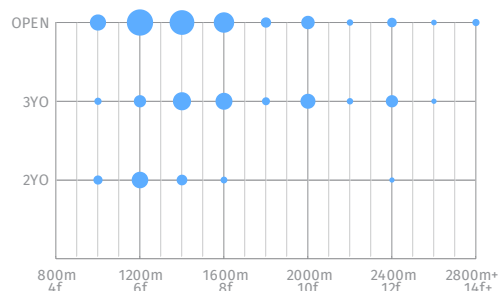

O'president

RATING
Good

COLOUR
Bay

SEX
Colt

THIS IS A 20/20 MATCH

20/20

BARRIER
8

TRAINER
Chris Waller

PRIZEMONEY
$148,600

JOCKEY
Glen Boss

Aptitude Profile