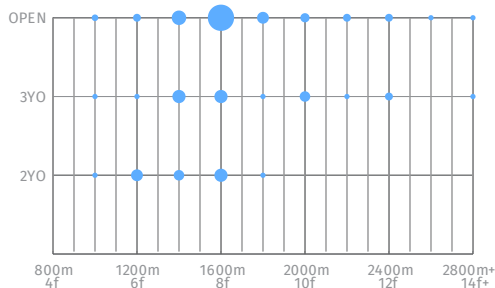

Force Of Will

RATING
Outstanding

COLOUR
Bay

SEX
Filly

THIS IS A 20/20 MATCH
20/20

BARRIER
3

TRAINER
Lance O'Sullivan & Andrew Scott

PRIZEMONEY
$77,698

JOCKEY
Glen Boss

Aptitude Profile