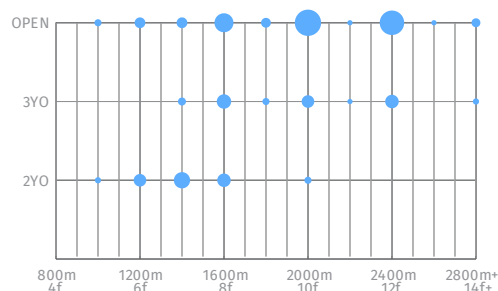

PRIZEMONEY
\$561,200

JOCKEY
Kerrin McEvoy

Aptitude Profile

Impact Profile

	Frankel	Galileo	Sadler's Wells	Danehill	Rockfest
Pivotal	4.3	1.5	0.4	0.7	4.7
Polar Falcon	3.8	1	0.1	0.5	4
Azamour	X	3.4	0	0	X
Silk Braid	X	X	X	X	X