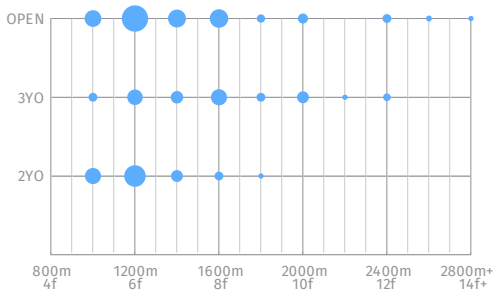

Home Affairs

RATING
Outstanding

COLOUR
Bay

SEX
Colt

THIS IS A 20/20 MATCH

20/20

BARRIER
2

TRAINER
Chris Waller

PRIZEMONEY
$199,100

JOCKEY
Chris Waller

Aptitude Profile

Impact Profile

	I Am Invincible	Invincible Spirit	Green Desert	Canny Lad	Sister Pedrille
Flying Spur	4.7	3.4	0.6	0.6	4.6
Danehill	2.2	1	0.6	0.2	2.1
Stravinsky	7.1	5	0.6	1.3	7.1
L'extravagante	X	X	X	X	X

Stallion Match Graded Stakes Winners with similar patterns

HORSE NAME	G1	G2	G3	E	CSI
Dame Giselle F	0	4	0	31	22
Muthmir M	0	3	0	0	22
Vinicunca F	0	0	1	46	22
Most Important M	0	0	1	31	22
Pure Elation F	0	2	0	31	21
Byron M	0	2	0	0	21
Sea The Stars M	6	1	0	0	18
National Defense M	1	0	0	0	18
Libertini F	0	2	0	31	18
Holyfield M	0	0	2	38	18
I Am Immortal M	0	0	1	34	18
Aretha F	0	1	1	15	16
Able One M	3	2	2	0	15
Shalaa M	2	2	1	0	15
Brazen Beau M	2	2	0	31	15
Lawman M	2	0	1	0	15
Hooray F	1	1	1	0	15
Signs Of Blessing M	1	0	3	0	15
Nayarra F	1	0	0	0	15
Territories M	1	0	0	0	15
Fiesta F	0	1	3	38	15
Allied Powers M	0	1	1	0	15

			Danzig	Northern Danc...
		Green Desert		Pas De Nom
			Foreign Couri...	Sir Ivor
			Kris	Courtly Dee
	Invincible S...		Eljazzi	Sharpen Up
		Rafha		Doubly Sure
			Bletchingly	Artaius
	I Am Invincib...		Jesmond Lass	Border Bounty
		Canny Lad		Biscay
			Countess Ped...	Coogee
			Sister Pedril..	Lunchtime
				Beautiful Dr...
				Our Native
				Grey Dawn Gir..
				Cardinal
				Royal Law
			Danzig	Northern Danc...
				Pas De Nom
		Danehill		His Majesty
			Razyana	Spring Adieu
			Mr. Prospecto...	Raise A Nativ...
				Gold Digger
			Grand Luxe	Sir Ivor
				Fanfreluche
			Nureyev	Northern Danc...
				Special
				Blushing Groo...
				Prospector's...
				Mr. Prospecto...
				Hopespringse...
				Le Fabuleux
				Fanfreluche