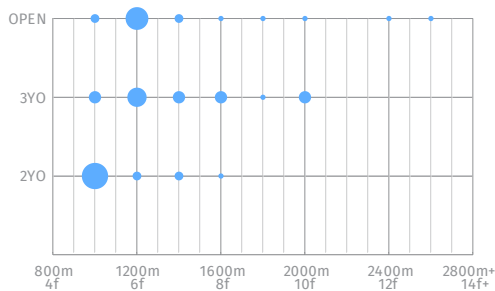

Shaquero

RATING
Good

COLOUR
Brown

SEX
Colt

BARRIER
15

TRAINER
Chris Waller

PRIZEMONEY
$1,372,075

JOCKEY
Kerrin Mcevoy

Aptitude Profile

Impact Profile

	Shalaa	Invincible Spirit	Green Desert	War Chant	Hardship
Not A Single Doubt	X	X	X	X	X
Redoute's Choice	X	2.1	2.8	8.5	X
Luskin Star	X	0.9	0.7	X	X
Alligote	X	X	X	X	X

Stallion Match Graded Stakes Winners with similar patterns

HORSE NAME	G1	G2	G3	E	CSI
Oohood F	1	0	0	15	15
Overshare M	0	0	1	15	15
Persian King M	3	1	2	15	10
Most Improved M	1	0	0	15	10
Libertini F	0	2	0	15	10
Fiesta F	0	1	3	15	10
Strasbourg M	0	1	0	15	10
Victorem M	0	1	0	15	10
Invincible Star F	0	0	2	15	10
Holyfield M	0	0	2	15	10
Houtzen F	0	0	2	15	10
Catch Me F	0	0	2	15	10
Chachnak M	0	0	2	15	10
Afandem M	0	0	1	18	10
She's So High F	0	0	1	15	10
Sangarius M	0	0	1	15	10
Sansom M	0	0	1	15	10
Vinnie Eagle M	0	0	1	15	10
Paquirri M	0	0	1	15	10
Vinicunca F	0	0	1	15	10
Cormorant M	0	0	1	15	10
Fernandina M	0	0	1	7	10

			Danzig	Northern Danc...
		Green Desert		Pas De Nom
			Foreign Couri...	Sir Ivor
	Invincible S...		Kris	Courty Dee
		Rafha	Eljazzi	Sharpen Up
				Doubly Sure
	Shalaa			Artaius
		War Chant	Danzig	Border Bounty
				Northern Danc...
			Hollywood Wi...	Pas De Nom
	Ghurra			Kris S.
		Futuh		Miss Wildcatt...
			Diesis	Sharpen Up
			Hardship	Doubly Sure
				Drone
			Danehill	Hard And Fast
		Redoute's Ch...		Danzig
			Shantha's Ch...	Razyana
	Not A Single...			Canny Lad
			Rory's Jester	Dancing Show
		Singles Bar		Crown Jester
			Easy Date	Rory's Rocket
				Grand Chaudie...
		Luskin Star	Kaoru Star	Scampering
	Finito Fling			Star Kingdom
			Promising	Kaoru
				Idomeneo
		From The Wood	Tap On Wood	Modern Touch
				Sallust
			Alligote	Cat O'mountai...
				Nebbiolo
				Alexandra