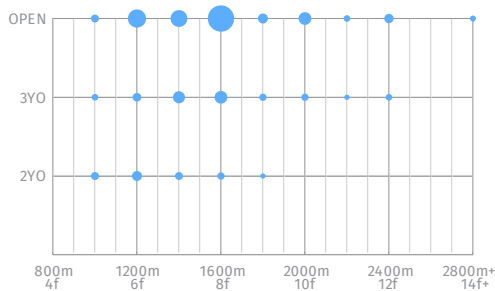

Anamoe

RATING
Outstanding

COLOUR
Bay Brown

SEX
Colt

THIS IS A 20/20 MATCH
20/20

BARRIER
16

TRAINER
James Cummings

PRIZEMONEY
$442,575

JOCKEY
Rachel King

Aptitude Profile

Impact Profile

	Street Boss	Street Cry	Machiavellian	Ogygian	Fruhlingstag
Redoute's Choice	7.3	3.9	3.4	2.3	7.3
Danehill	5.2	2.3	1.3	2.2	5.1
Whiskey Road	X	0.8	0.7	0	X
Dame Belle	X	X	4.6	X	X

Stallion Match Graded Stakes Winners with simiar patterns

HORSE NAME	G1	G2	G3	E	CSI
Anamoe M	0	1	0	62	31
Gallatin M	0	1	0	3	24
Trekking M	2	1	1	15	22
Shocking M	2	1	1	0	22
Pride Of Dubai M	2	0	0	0	22
Savatiano F	1	5	1	15	22
Stay With Me F	1	0	0	15	22
Solicit F	0	1	4	0	22
Princess Highway F	0	1	1	0	22
Chivalry M	0	0	1	0	22
Nozomi M	0	0	1	0	22
Sweet And Speedy F	0	0	1	10	18
Bonham F	1	0	0	30	16
Hallowed Crown M	2	1	2	15	15
Nannina F	2	1	1	0	15
Almutawakel M	2	0	0	0	15
Siyouma F	2	0	0	0	15
Street Rapper M	1	1	0	38	15
Lyric Of Light F	1	1	0	0	15
Elite Street M	1	0	0	38	15
Long John M	1	0	0	7	15
Patavellian M	1	0	0	0	15

Machiavellian	Mr. Prospecto...	Raise A Nativ...
	Coup De Folie	Gold Digger
Street Cry	Troy	Halo
	Waterway	Raise The St...
Street Boss	Damascus	Petingo
	Gonfalon	La Milo
	Ogygian	Riverman
Blushing Ogy...	Blushing Groo...	Boulevard
	Fruhlingshoc...	Sword Dancer
	Fruhlingstag	Kerala
	Danzig	Francis S.
Danehill	Razyana	Grand Splendo...
Redoute's Ch....	Canny Lad	Red God
	Dancing Show	Runaway Bride
Anamato	Nijinsky	Orsini
	Whiskey Road	Revada
Voltage	Electric Bell...	Northern Danc...
	Sovereign Ed...	Pas De Nom
	Dame Belle	His Majesty
		Spring Adieu
		Bletchingly
		Jesmond Lass
		Northern Danc...
		Flaming Page
		Sailor
		Flower Bowl
		Sovereign Pat...
		Latest Editio...
		Hermes
		Belle Time