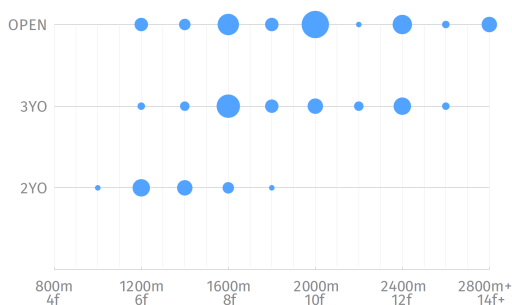

Converge

RATING
Outstanding

COLOUR
Bay

SEX
Gelding

THIS IS A 20/20 MATCH

20/20

BARRIER
3

TRAINER
G Waterhouse &
A Bott

PRIZEMONEY
$131,900

JOCKEY
Tim Clark

Aptitude Profile